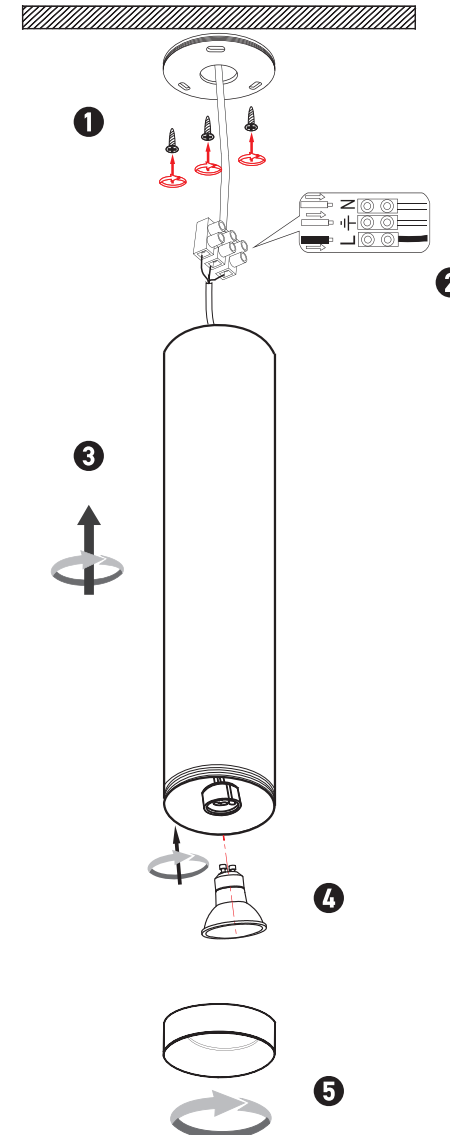

INDOOR CEILING LIGHT

23226

Please read instructions before commencing installation and retain for future reference.

SPECIFICATIONS

- **Material:** Aluminium
- **Light Source:** 1x GU10 LED I 5W MAX
- **Ingress Protection:** IP20 Protection against entry of solid objects greater than 12mm in diameter.

INSTALLATION INSTRUCTIONS

Electrical products can cause death, injury, or property damage. Maintenance and installation should only be carried out by a professional electrician.

- Ensure the main supply is switched off before connecting to electricity.

Connecting the Terminal Block

Connect main supply (**brown - Live, blue - Neutral**) into terminal block making sure all connections are tight.

WARNING

Make sure that the products are installed properly before connecting to electricity.
Do not cover the luminaire.
Do not exceed the maximum wattage rating of the lamp.
If the light source is contained in this luminaire (integrated LED), it shall only be replaced by the manufacturer, his service agent, or a similarly qualified person.