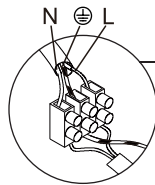

INDOOR CEILING LIGHT

23226

Please read instructions before commencing installation and retain for future reference.

SPECIFICATIONS

- **Material:** Aluminium
- **Light Source:** 1x GU10 LED I 5W MAX
- **Ingress Protection:** IP20 Protection against entry of solid objects greater than 12mm in diameter.

INSTALLATION INSTRUCTIONS

Electrical products can cause death, injury, or property damage. Maintenance and installation should only be carried out by a professional electrician.

- Ensure the main supply is switched off before connecting to electricity.

Connecting the Terminal Block

Connect main supply (**brown - Live, blue - Neutral**) into terminal block making sure all connections are tight.

WARNING

Make sure that the products are installed properly before connecting to electricity.
Do not cover the luminaire.
Do not exceed the maximum wattage rating of the lamp.
If the light source is contained in this luminaire (integrated LED), it shall only be replaced by the manufacturer, his service agent, or a similarly qualified person.